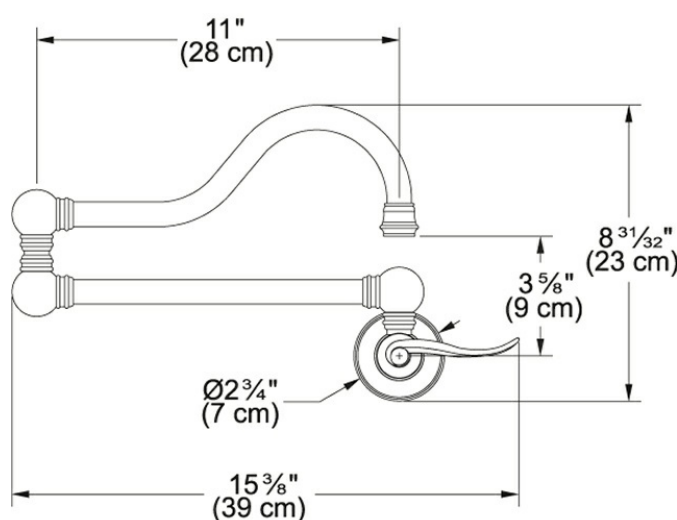

Farm House PF7080a Satin Nickel

These solid brass constructed faucets are designed to complement Franke's distinctive sinks. The classic styling of the Farm House line of faucets embodies quality and country charm.

Product Picture

Technical Drawing

Product Information

Version	Wall Mounted Pot Filler
Spray Type	Full Stream
Faucet Operation	Side Lever
Flow Rate	2.2 gpm
Where to buy	Showroom

Article Numbers

FUN#	115.0254.393
US Part Number	PF7080A